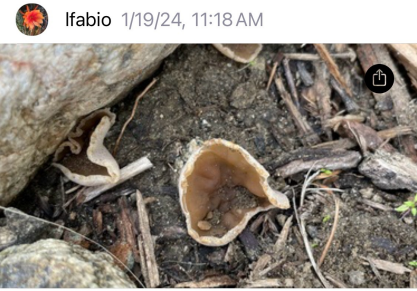

 Diabolical Ironclad Beetle
Phloeodes diabolicus

Montecito
Homer St, Los Angeles, CA, US

DATA QUALITY

Needs ID

Casual Grade Needs ID Research Grade

 Fungi Including Lichens
Kingdom Fungi

Montecito
Moshier Ave, Los Angeles, CA, US

DATA QUALITY

Needs ID

Casual Grade Needs ID Research Grade

 Cups
Genus *Peziza*

Montecito
Homer St, Los Angeles, CA, US

DATA QUALITY

Needs ID

Casual Grade Needs ID Research Grade

 Cottony cushion scale
Icerya purchasi

Montecito Heights
Homer St, Los Angeles, CA, US

DATA QUALITY

Needs ID

Casual Grade Needs ID Research Grade

Ifabio 9/24/23, 4:44 PM

Western Giant Swallowtail
Heraclides rumiko